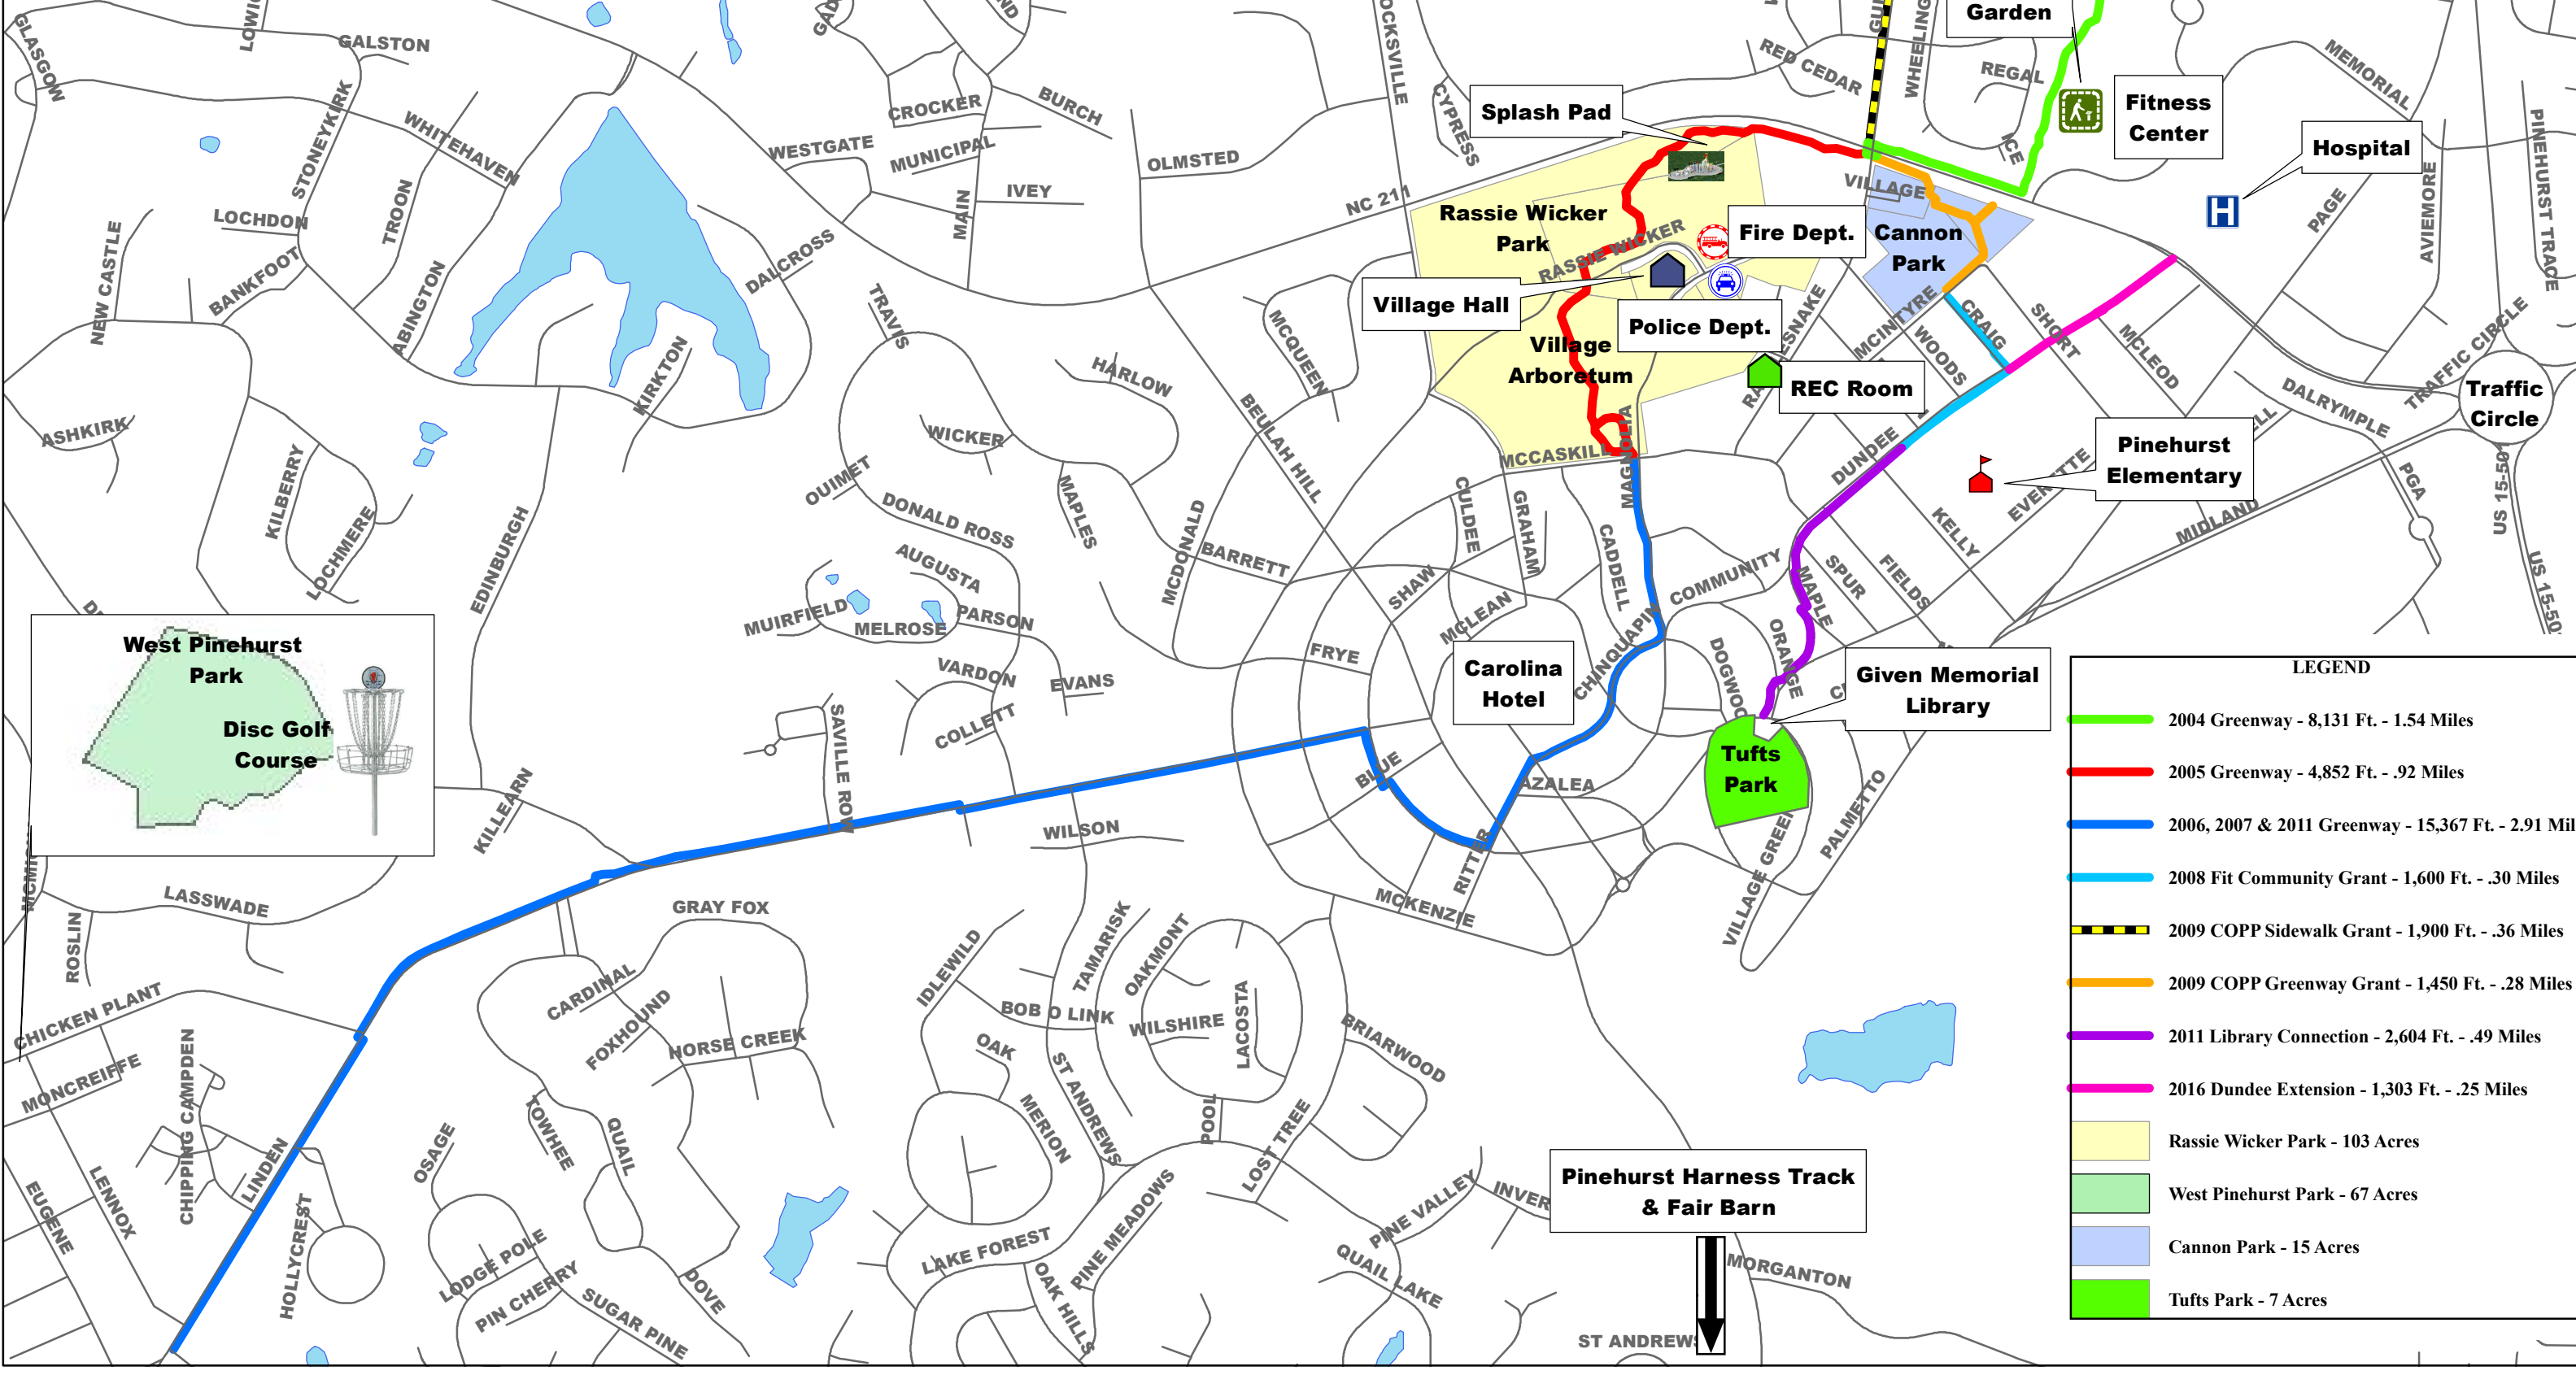

# Pinehurst Parks System and Trails Map

Pinehurst Park System and Trails Map  
8-13-16/MW

**West Pinehurst Park**

**Disc Golf Course**

LEGEND	
	2004 Greenway - 8,131 Ft. - 1.54 Miles
	2005 Greenway - 4,852 Ft. - .92 Miles
	2006, 2007 & 2011 Greenway - 15,367 Ft. - 2.91 Miles
	2008 Fit Community Grant - 1,600 Ft. - .30 Miles
	2009 COPP Sidewalk Grant - 1,900 Ft. - .36 Miles
	2009 COPP Greenway Grant - 1,450 Ft. - .28 Miles
	2011 Library Connection - 2,604 Ft. - .49 Miles
	2016 Dundee Extension - 1,303 Ft. - .25 Miles
	Rassic Wicker Park - 103 Acres
	West Pinehurst Park - 67 Acres
	Cannon Park - 15 Acres
	Tufts Park - 7 Acres

**Pinehurst Harness Track & Fair Barn**