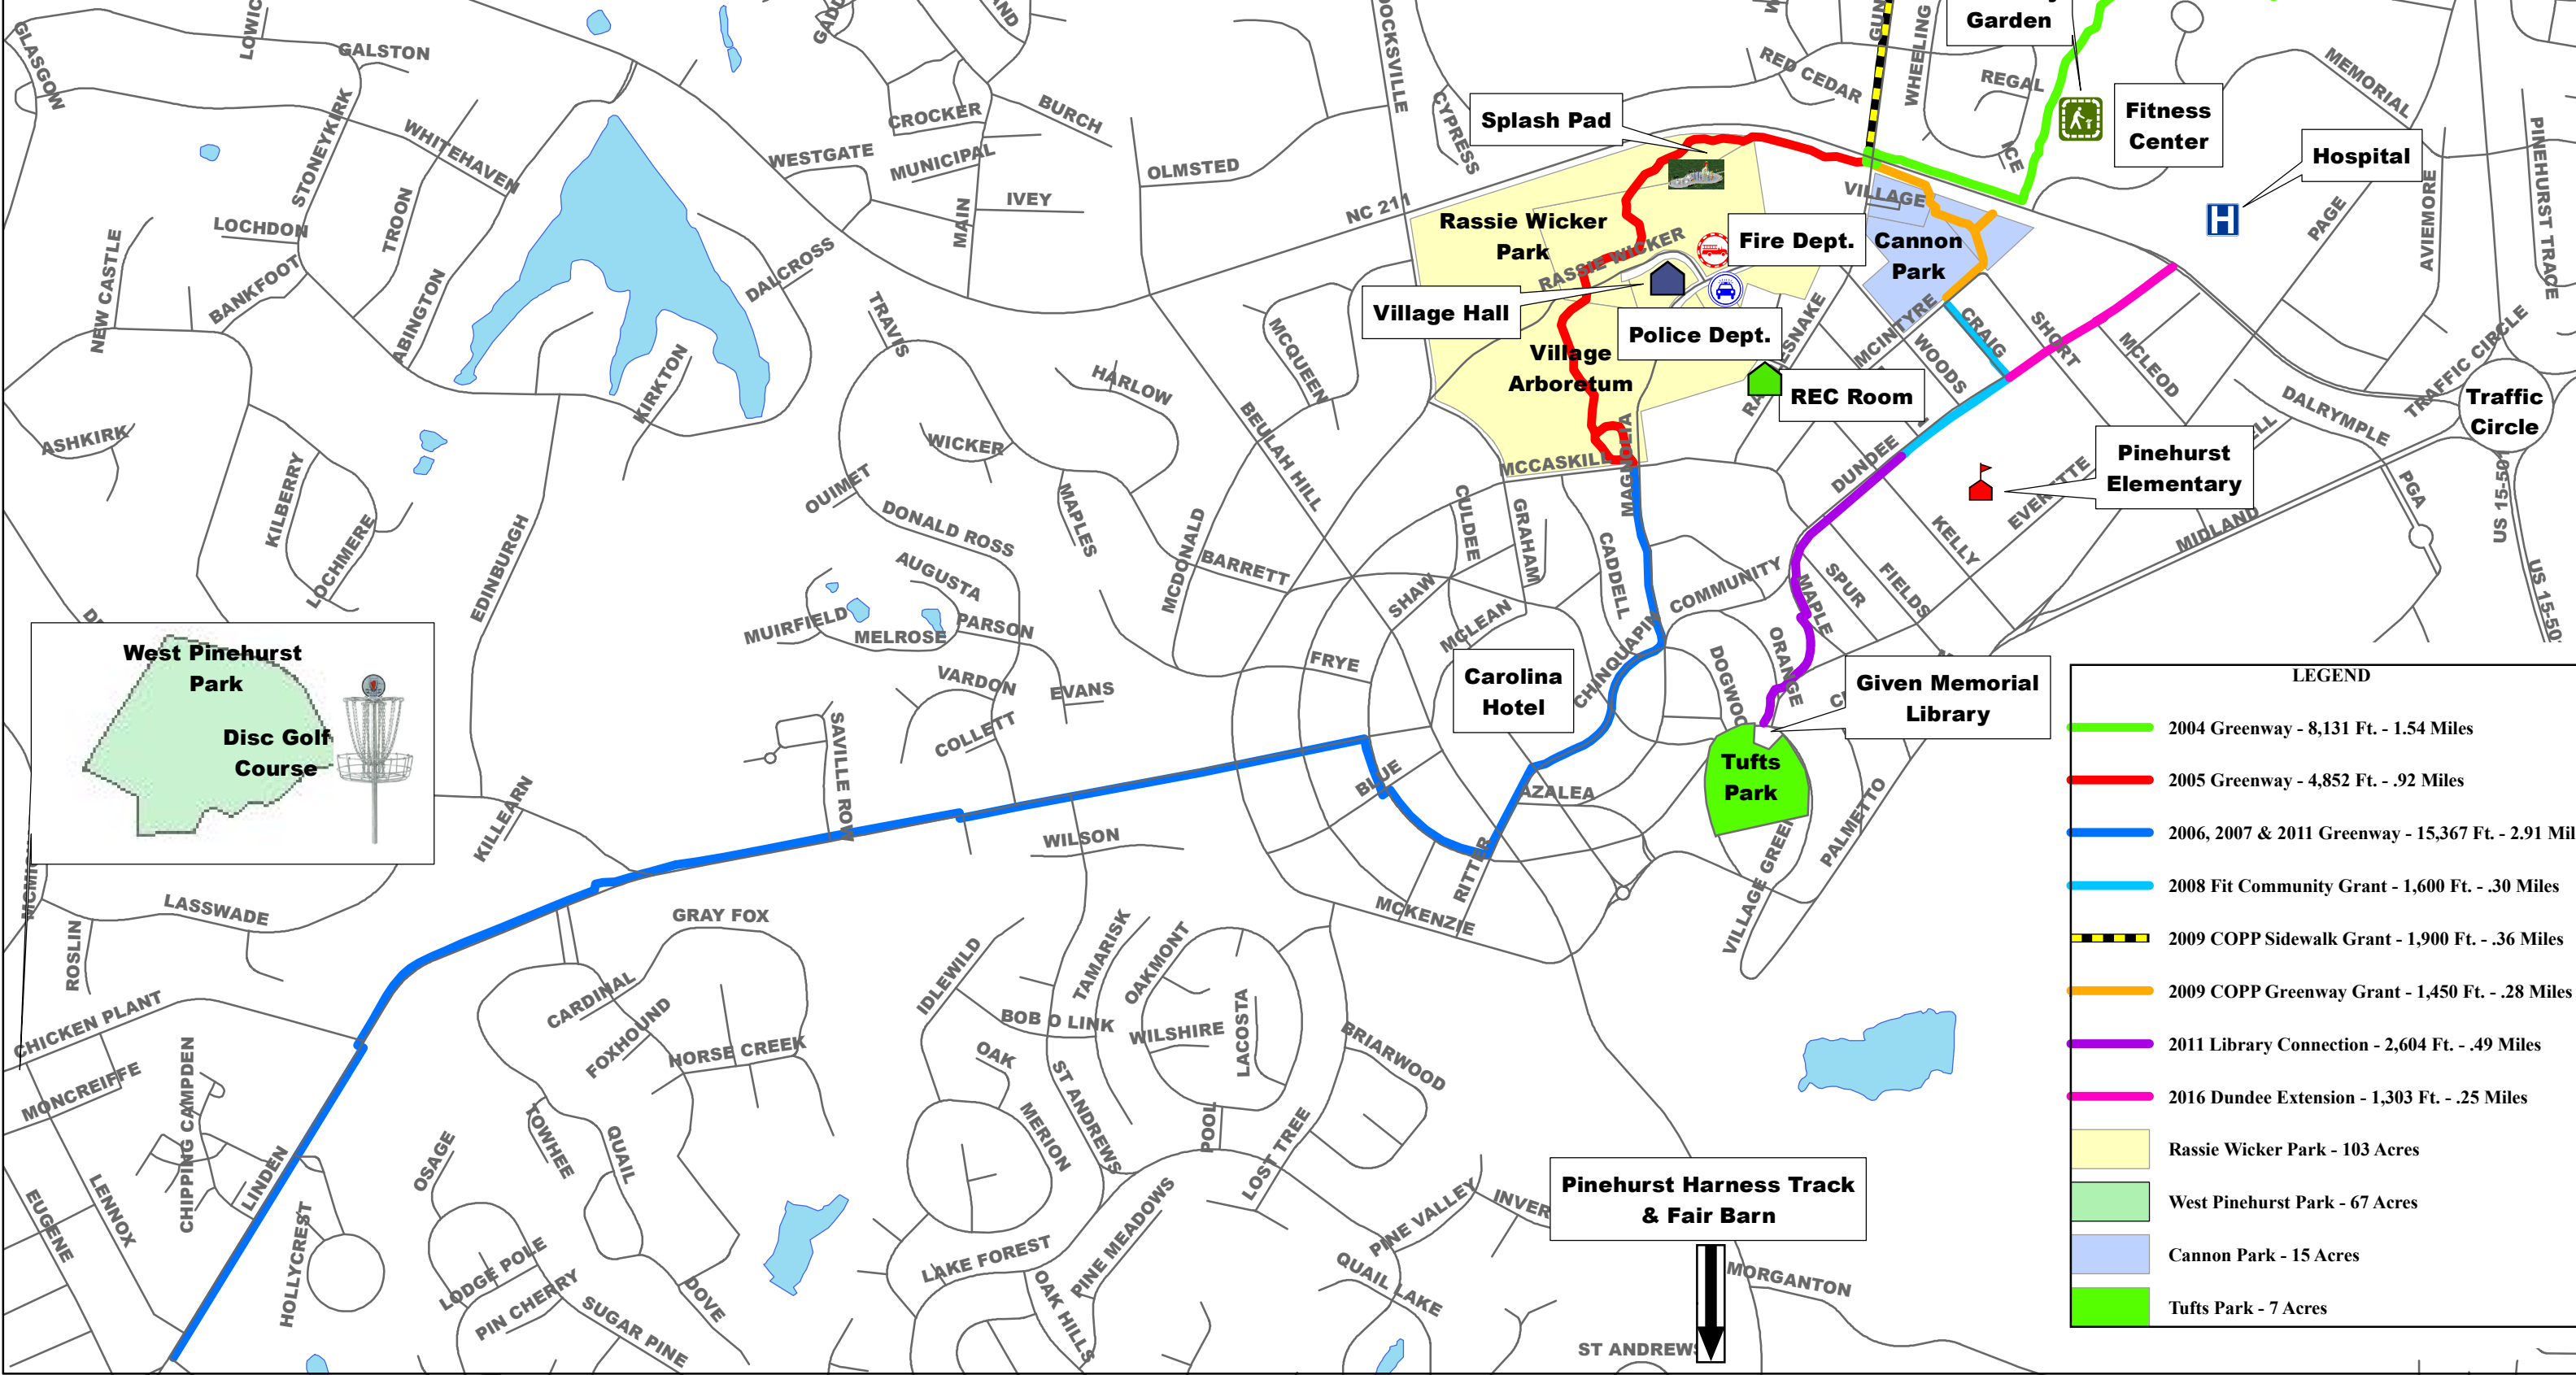

Pinehurst Parks System and Trails Map

Pinehurst Park System and Trails Map
8-13-16/MW

LEGEND

	2004 Greenway - 8,131 Ft. - 1.54 Miles
	2005 Greenway - 4,852 Ft. - .92 Miles
	2006, 2007 & 2011 Greenway - 15,367 Ft. - 2.91 Miles
	2008 Fit Community Grant - 1,600 Ft. - .30 Miles
	2009 COPP Sidewalk Grant - 1,900 Ft. - .36 Miles
	2009 COPP Greenway Grant - 1,450 Ft. - .28 Miles
	2011 Library Connection - 2,604 Ft. - .49 Miles
	2016 Dundee Extension - 1,303 Ft. - .25 Miles
	Rassie Wicker Park - 103 Acres
	West Pinehurst Park - 67 Acres
	Cannon Park - 15 Acres
	Tufts Park - 7 Acres